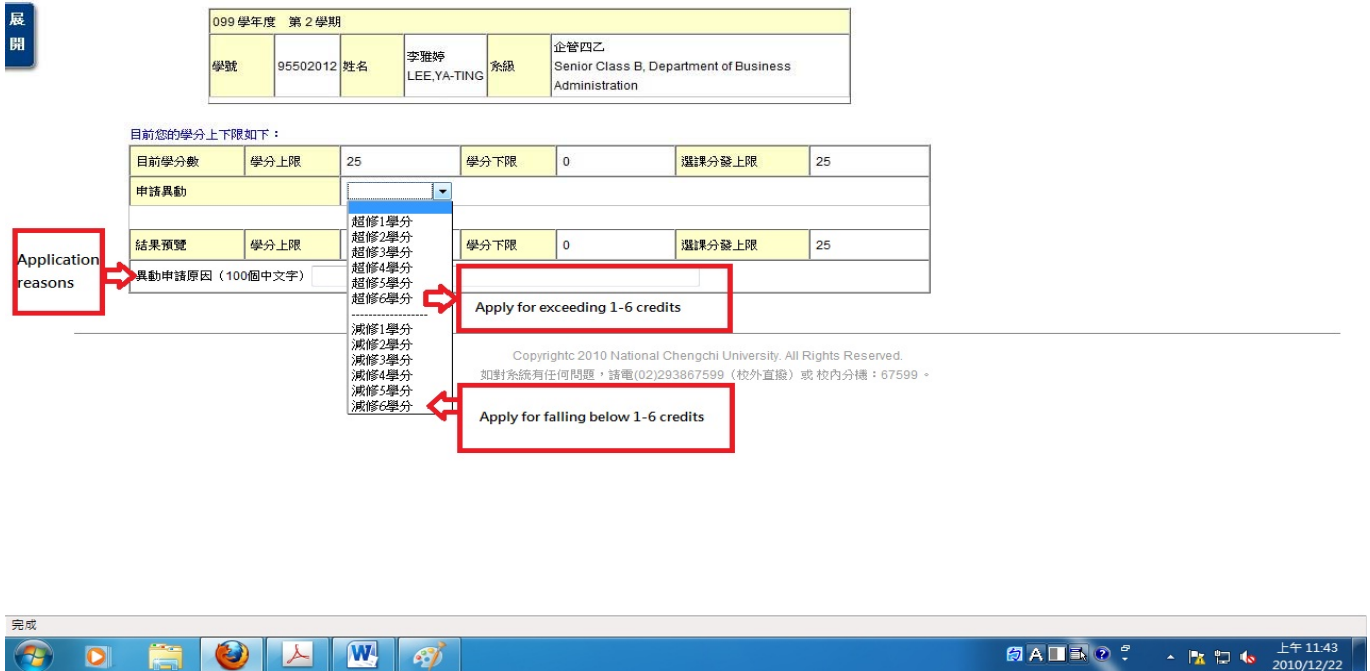

4. Apply for taking more or fewer credits, please fill out the reason.

5. Wait for BA department to verify your application on scheduled period. You will receive an email or check here again to know the result.